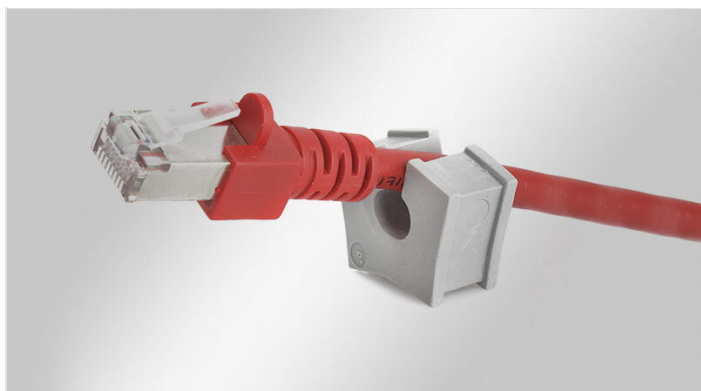

# QT cable grommets for QUICK systems

for cable diameters 1 - 15 mm / IP54

The QT range supports cable diameters from 1 to 15 mm. They are used with the following cable entry frames:

- KEL-QUICK
- QVT
- QVT-CLICK
- KEL-QTA

QT grommets enable a sealing of the cables with IP54.

When using double or quadruple grommets the cable density of cable entry frames and cable glands can be greatly increased. The multi-hole model range QT is designed for cable diameters from 1 to 6 mm. icotek also offers special cable grommets for e.g. ASI lines.

When installing the QT grommets in multiple rows, the flat sides should be facing each other. This allows the flat sides to match up and provide a secure seal.